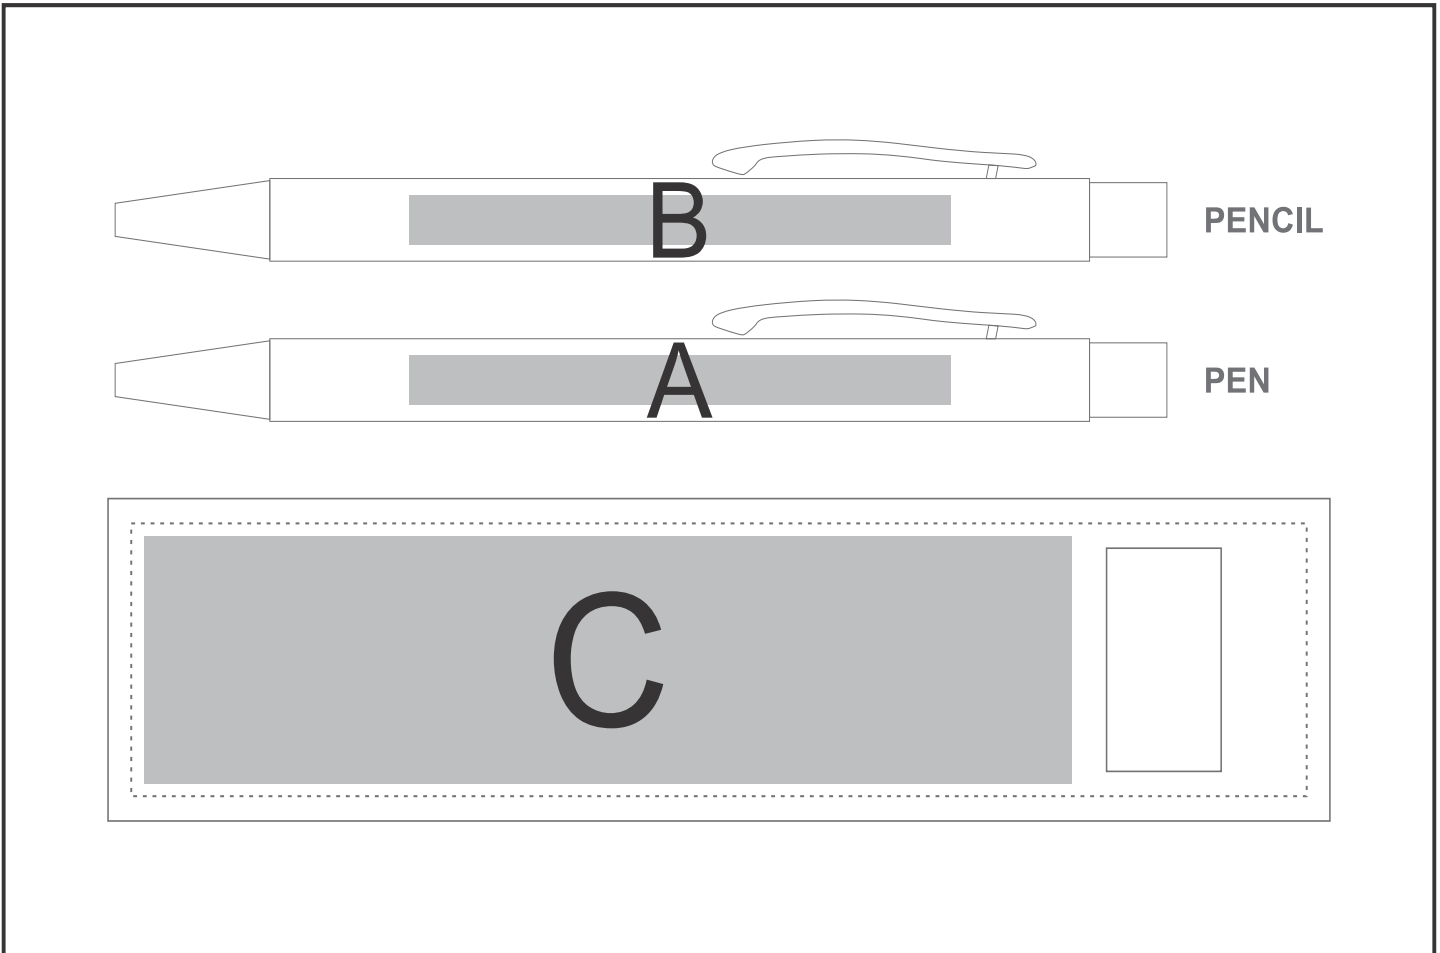

GP-AL-38-B

Altitude Lindsey Ball Pen & Pencil Set

Need to know:

- Includes 1-Position Laser Engraving on Pen & Pencil (setup fee applies)
- **Laser colour:** POS A & B - Light Grey
- Can not guarantee 100% straightness due to stitching on Pouch.
- Texture of Item will affect the quality of Screen Print.

Branding Options:

Position	Branding Method (Branding Code)	No. of Colours	Dimension
A	Laser Engraving (LA)	N/A	70mm wide x 6mm high
B	Laser Engraving (LA)	N/A	70mm wide x 6mm high
C	Screen Print (SA)	1 Colour	120mm wide x 30mm high